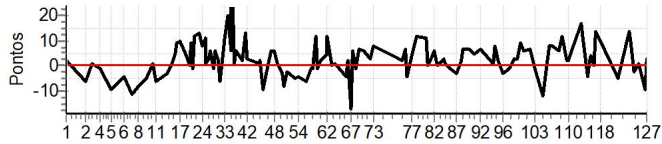

Etapa B	Num 58	Pen 0	PCZ 2	Total PP 245	PG 14

n° 1	A PP 333	2°	B PP 245	3°	Tot PP 578	Col. 2°