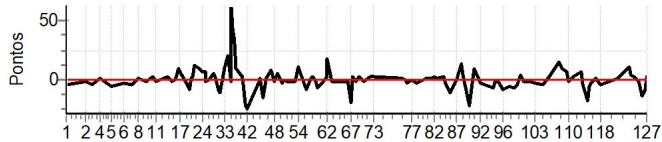

Etapa B	Num	56	Pen	0	PCZ	3	Total PP	211	PG	15

n°	3	A	PP	324	1°	B	PP	211	2°	Tot PP	535	Col.	1°

Cronometragem