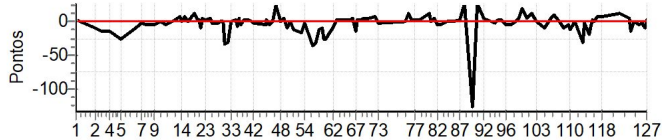

Etapa B	Num	55	Pen	0	PCZ	5	Total PP	392	PG	13

n°	2	A	PP	479	4°	B	PP	392	4°	Tot PP	871	Col.	4°

Cronometragem