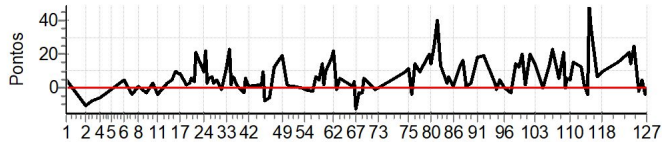

Etapa B	Num	60	Pen	0	PCZ	3	Total PP	520	PG	15

n°	2	A PP	367	2°	B PP	520	2°	Tot PP	887	Col.	2°