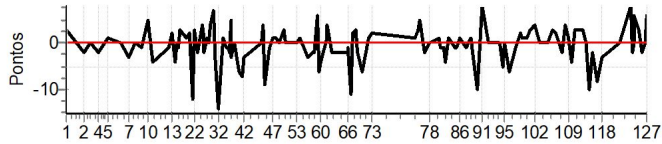

Etapa B	Num 10	Pen 0	PCZ 9	Total PP 109	PG 15

n° 1	A PP 164	1°	B PP 109	2°	Tot PP 273	Col. 2°

Cronometragem