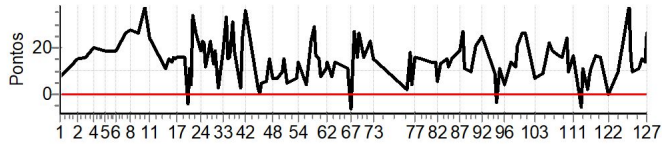

Etapa B	Num	15	Pen	0	PCZ	0	Total PP	680	PG	12

n°	5	A	PP	1045	4°	B	PP	680	5°	Tot PP	1725	Col.	5°

Cronometragem