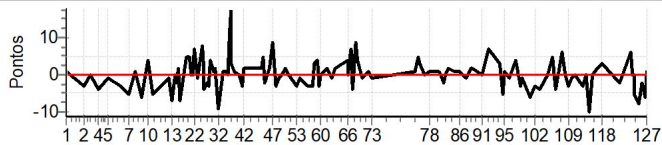

Etapa B	Num	3	Pen	0	PCZ	10	Total PP	107	PG	17

n°	2	A PP	165	2°	B PP	107	1°	Tot PP	272	Col.	1°