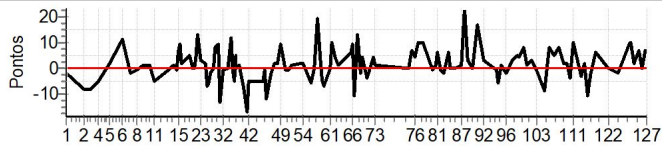

Etapa B	Num 13	Pen 0	PCZ 5	Total PP 195	PG 17

n° 3	A PP 268	2°	B PP 195	1°	Tot PP 463	Col. 1°

Cronometragem