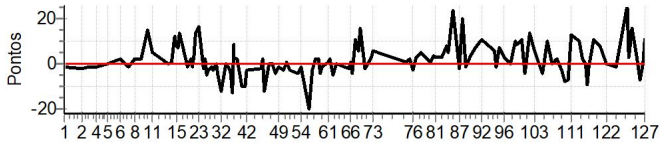

Etapa B	Num	12	Pen	0	PCZ	3	Total PP	267	PG	15

n°	1	A	PP	249	1°	B	PP	267	2°	Tot PP	516	Col.	2°

Cronometragem