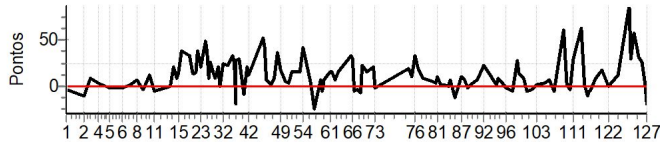

Etapa B	Num 11	Pen 0	PCZ 0	Total PP 625	PG 13

n° 2	A PP 1056	5°	B PP 625	4°	Tot PP 1681	Col. 4°